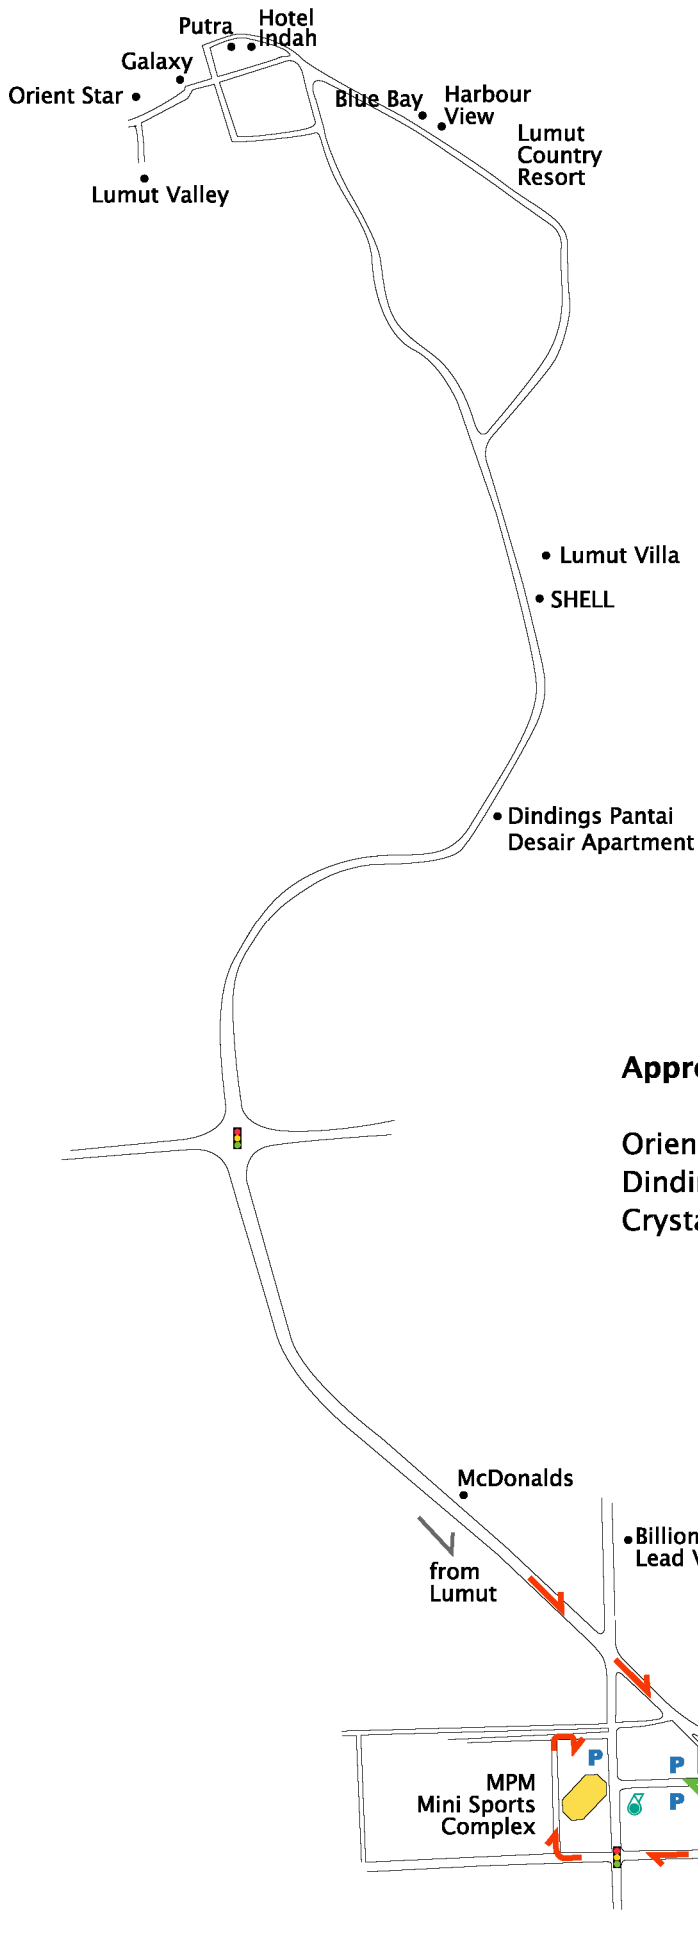

HOTELS IN LUMUT and MANJUNG DISTRICT

Approximate distance from Race Start

Orient Star Resort - approx. 8km

Dindings Pantai Desair Apartment - approx. 4km

Crystal Hotel - approx. 3km